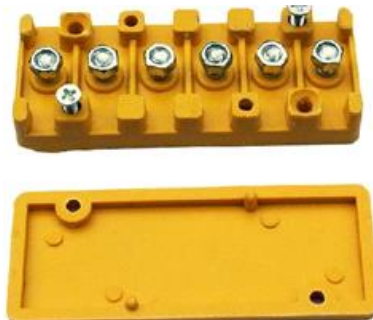

BLDC Motor

Differential

Controller

Shockers

Handle Bar

L & R Switch

Front Axle

Speedometer Lock

Lamp Ear

Flasher

Throttle Set

Adjusting Rod

Wiring Harness

MCB

Foot Brake

Hand Brake with Wire

Brake Spring Big

Brake Rod Set

U Bolt Set

Fibre Roof

Windshield

Wire Connection Box Yellow Box

Wheel Rim

Tyre 3.75 * 12

Tube 3.75 * 12

Horn

Head Light

Front Indicator Assembly

Rear Indicator Assembly

Number Plate Light

Charger

Rear View Mirror